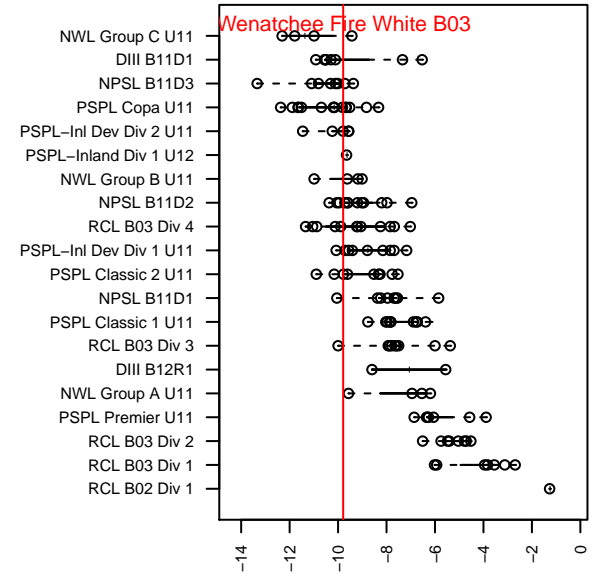

Wenatchee Fire White B03

Wenatchee Fire FC
 Wenatchee, WA
 B03 total strength=111
 attack=0.16 defense=0.05
 fall league = PSPL-Inl Dev Div 2 U11
 spr league = Spr PSPL-Inland Div 1 U11
 notes= Rosas 2014

alt names used:
 Wenatchee Fire B03-Rosas
 Wenatchee Fire FC 03-Rosas
 Wenatchee Fire B03-Rosas
 WENATCHEE FIRE B03-04 – POPE-ROSAS

Venues played:
 2014 PSPL-Inland Dev Div 2 U11
 2014 Wenatchee Apple Cup BU11 Gold
 2014 Spr PSPL-Inland Div 1 U11
 2014 WA Cup BU11 Silver/Bronze U11

**attack and defense variance (black dot)
relative to other teams
and top 10 in region**

**attack and defense rating
relative to others at age
and all opponents in last 13 months**

Performance relative to 13 month average